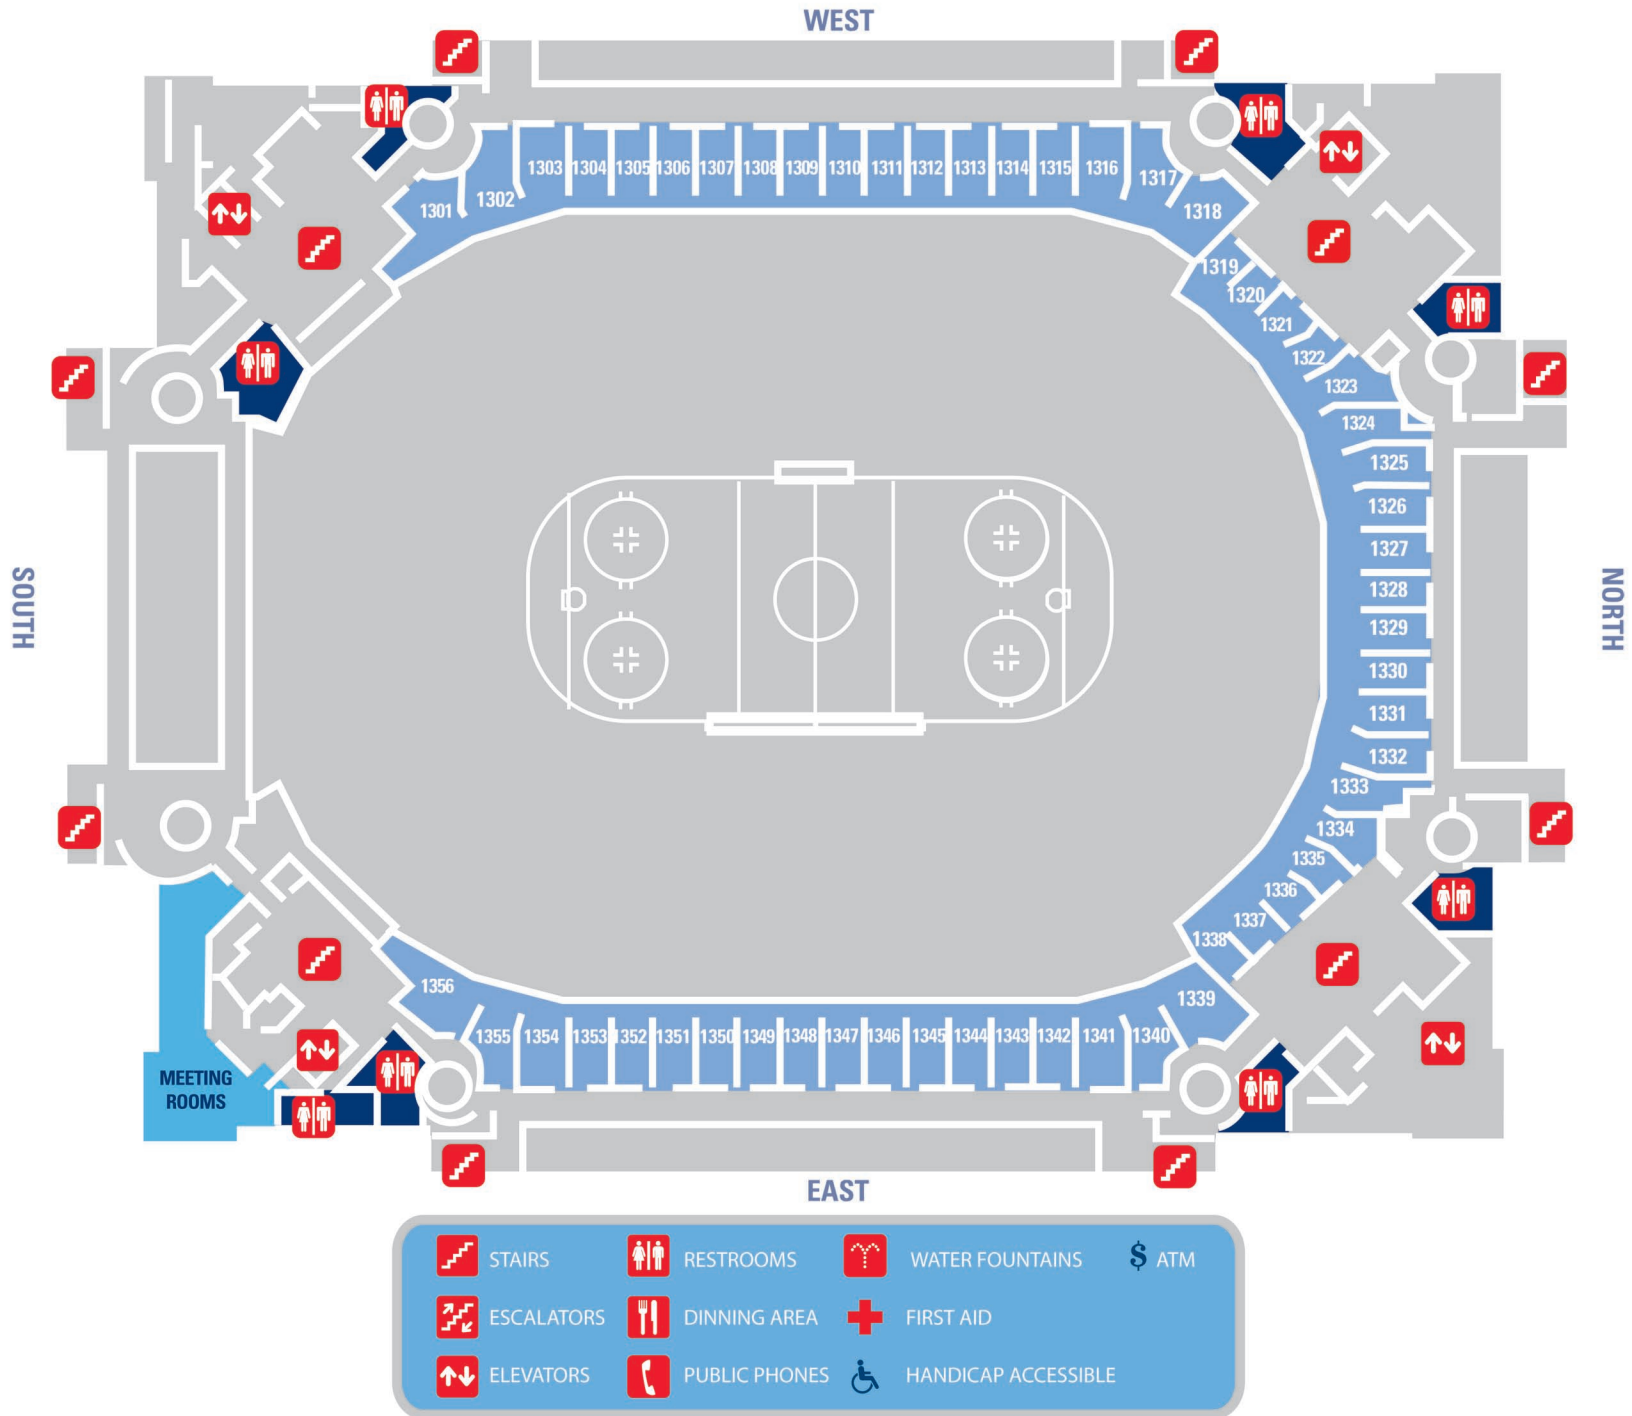

# ADMIRAL LEVEL / BASKETBALL

Disclaimer: Seating charts reflect the general layout for this venue at this time. Specific seat locations may vary and stage position may change without notice.

# ADMIRAL LEVEL / HOCKEY

Disclaimer: Seating charts reflect the general layout for this venue at this time. Specific seat locations may vary and stage position may change without notice.

# ADMIRAL LEVEL / CONCERT

Disclaimer: Seating charts reflect the general layout for this venue at this time. Specific seat locations may vary and stage position may change without notice.