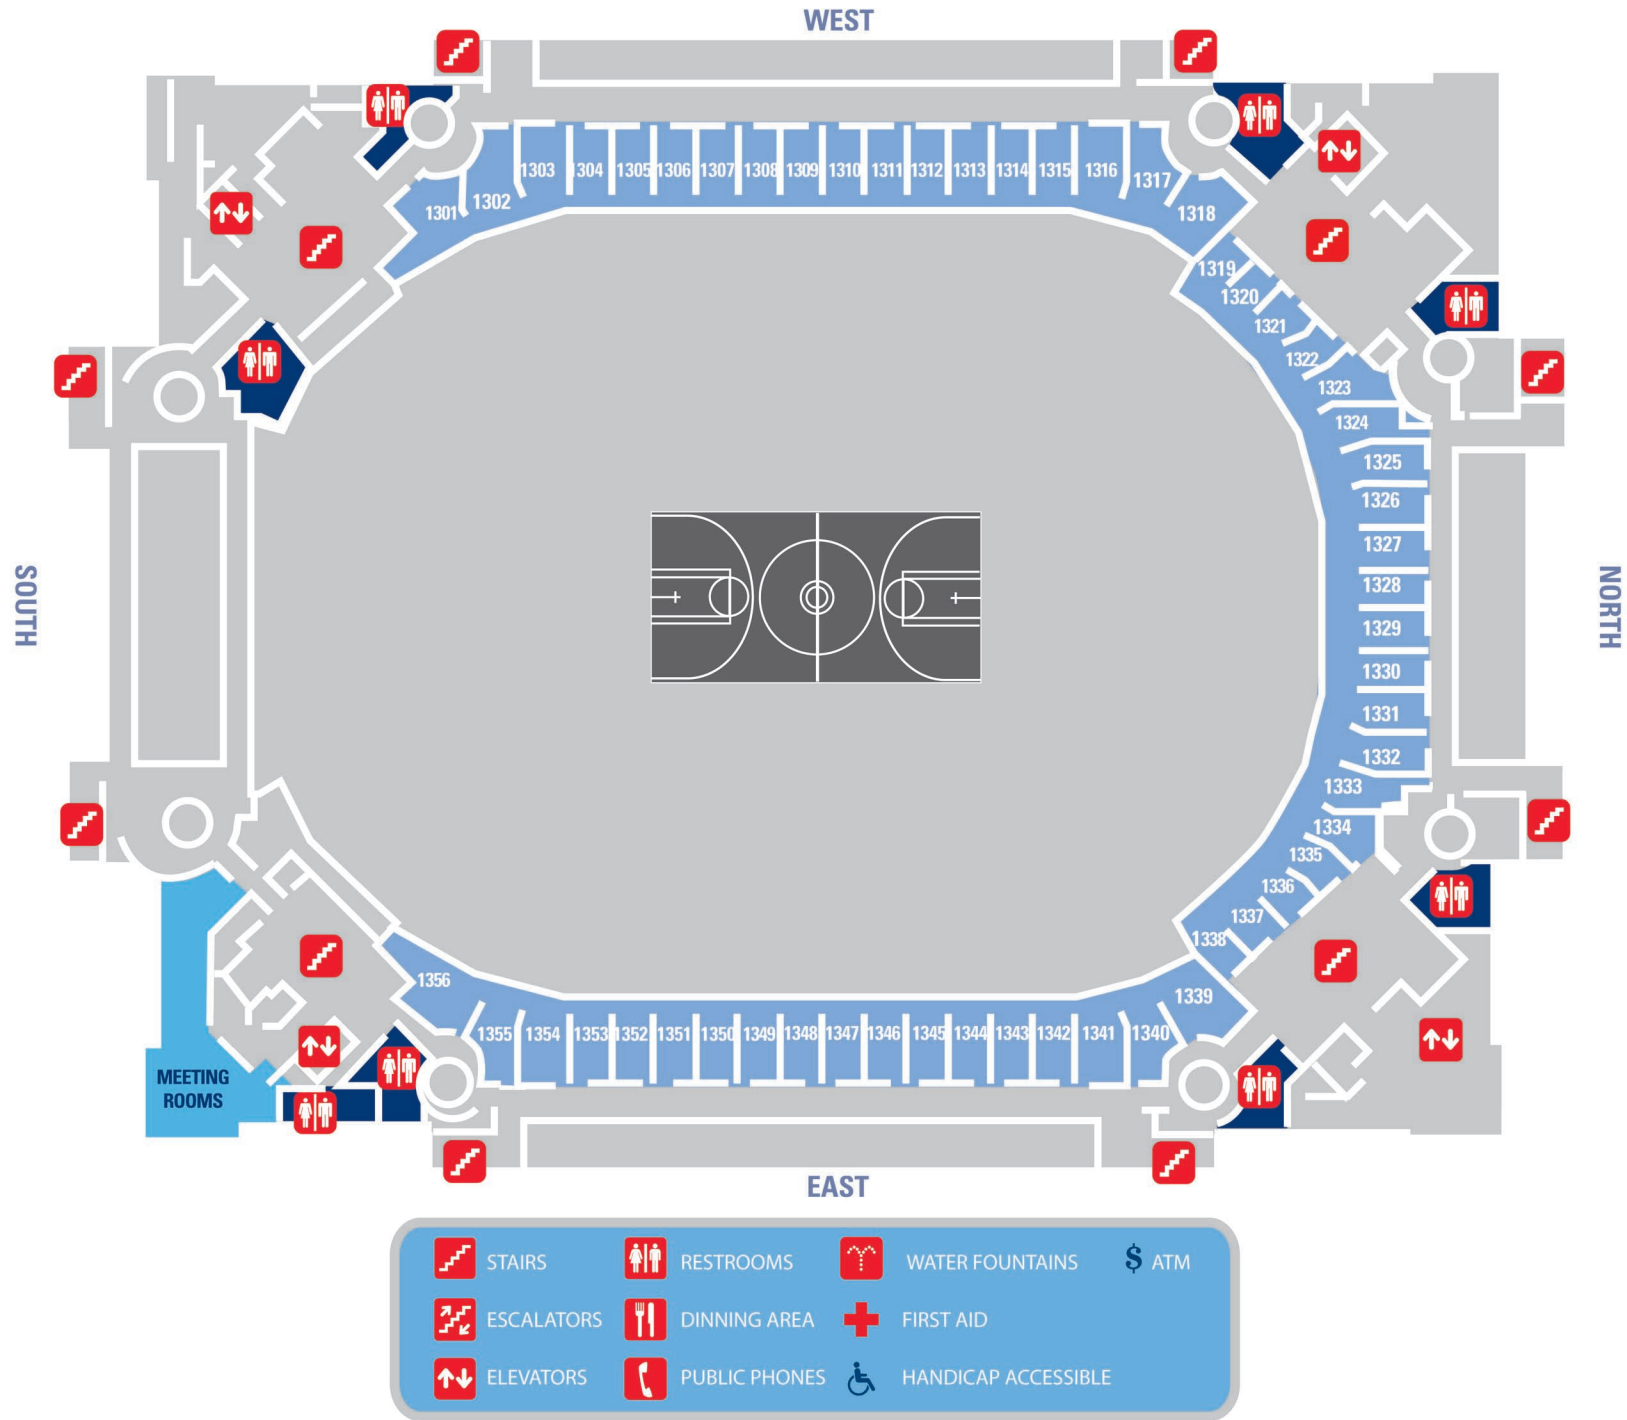

# ADMIRAL LEVEL / BASKETBALL

Disclaimer: Seating charts reflect the general layout for this venue at this time. Specific seat locations may vary and stage position may change without notice.

# ADMIRAL LEVEL / HOCKEY

Disclaimer: Seating charts reflect the general layout for this venue at this time. Specific seat locations may vary and stage position may change without notice.

# ADMIRAL LEVEL / CONCERT

Disclaimer: Seating charts reflect the general layout for this venue at this time. Specific seat locations may vary and stage position may change without notice.