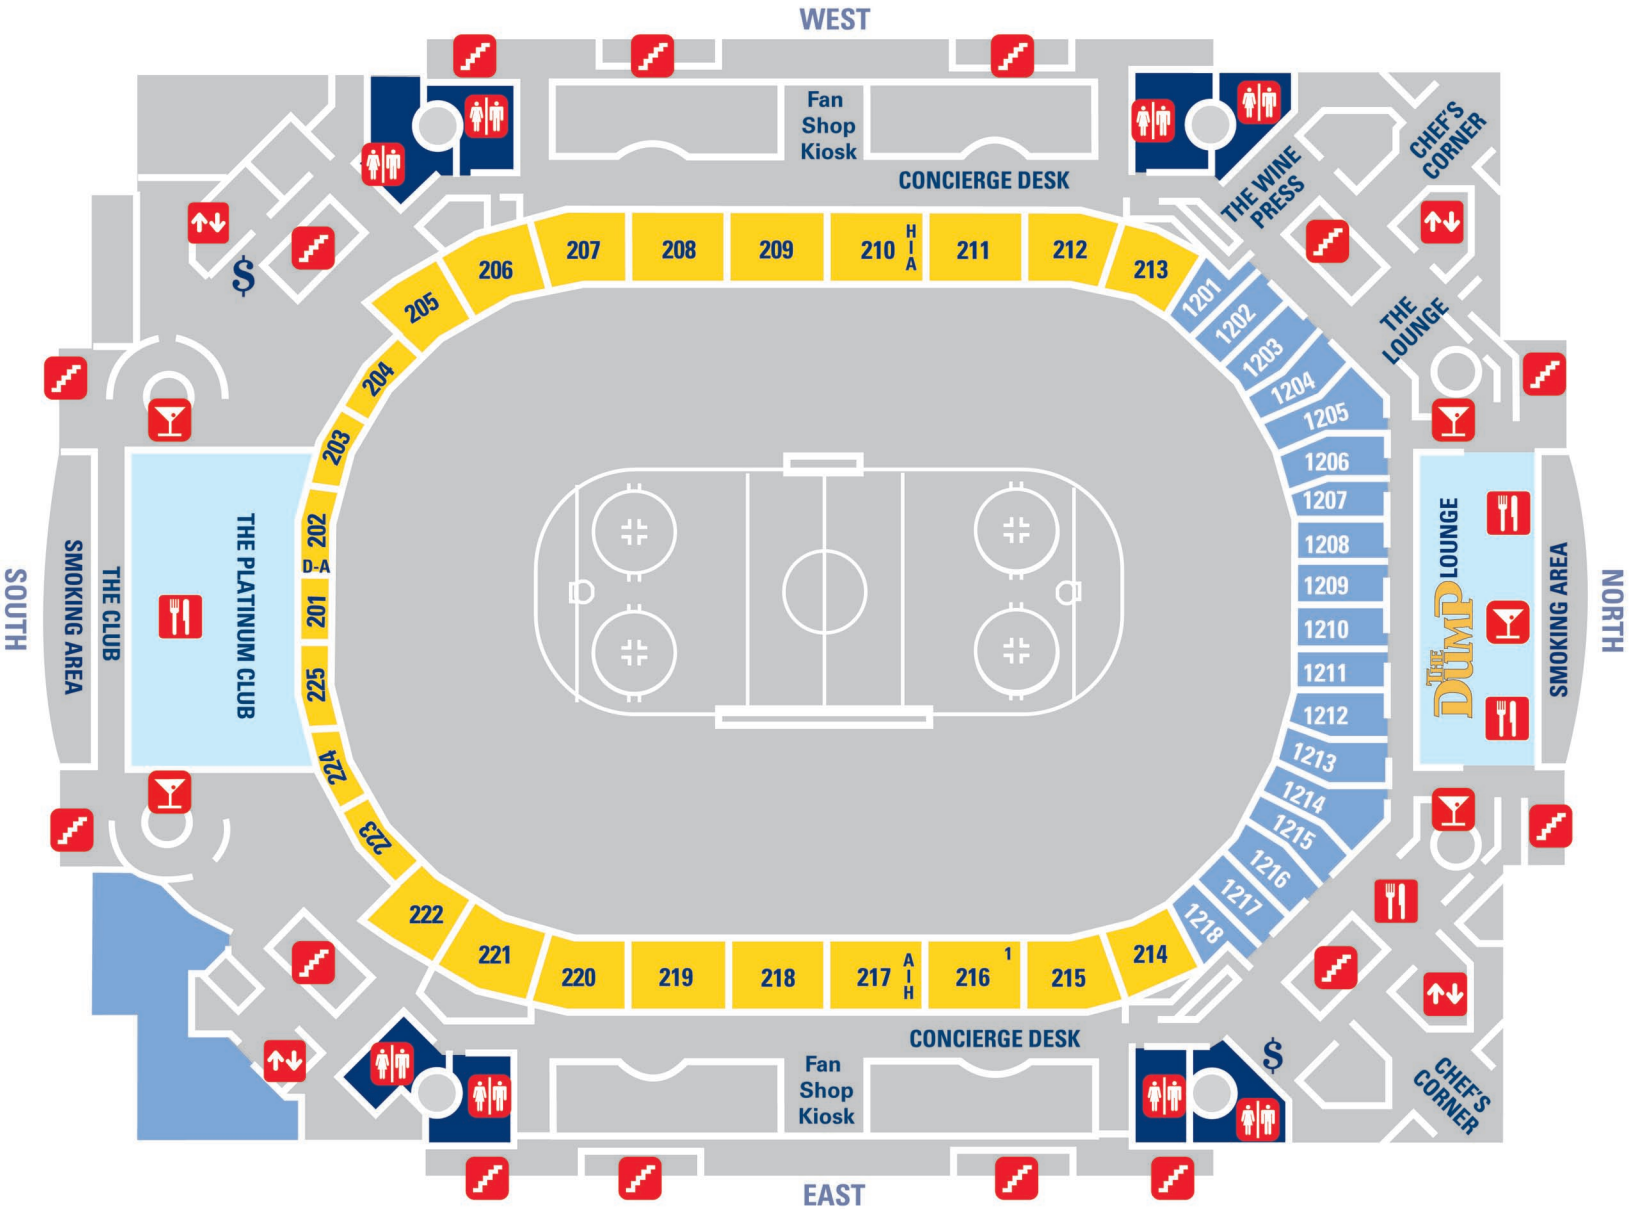

PLATINUM LEVEL/BASKETBALL

	STAIRS		RESTROOMS		WATER FOUNTAINS		ATM
	ESCALATORS		DINNING AREA		FIRST AID		
	ELEVATORS		PUBLIC PHONES		HANDICAP ACCESSIBLE		

PLATINUM LEVEL / HOCKEY

	STAIRS		RESTROOMS		WATER FOUNTAINS		ATM
	ESCALATORS		DINING AREA		FIRST AID		
	ELEVATORS		PUBLIC PHONES		HANDICAP ACCESSIBLE		

PLATINUM LEVEL/CONCERT

	STAIRS		RESTROOMS		WATER FOUNTAINS		ATM
	ESCALATORS		DINING AREA		FIRST AID		
	ELEVATORS		PUBLIC PHONES		HANDICAP ACCESSIBLE		