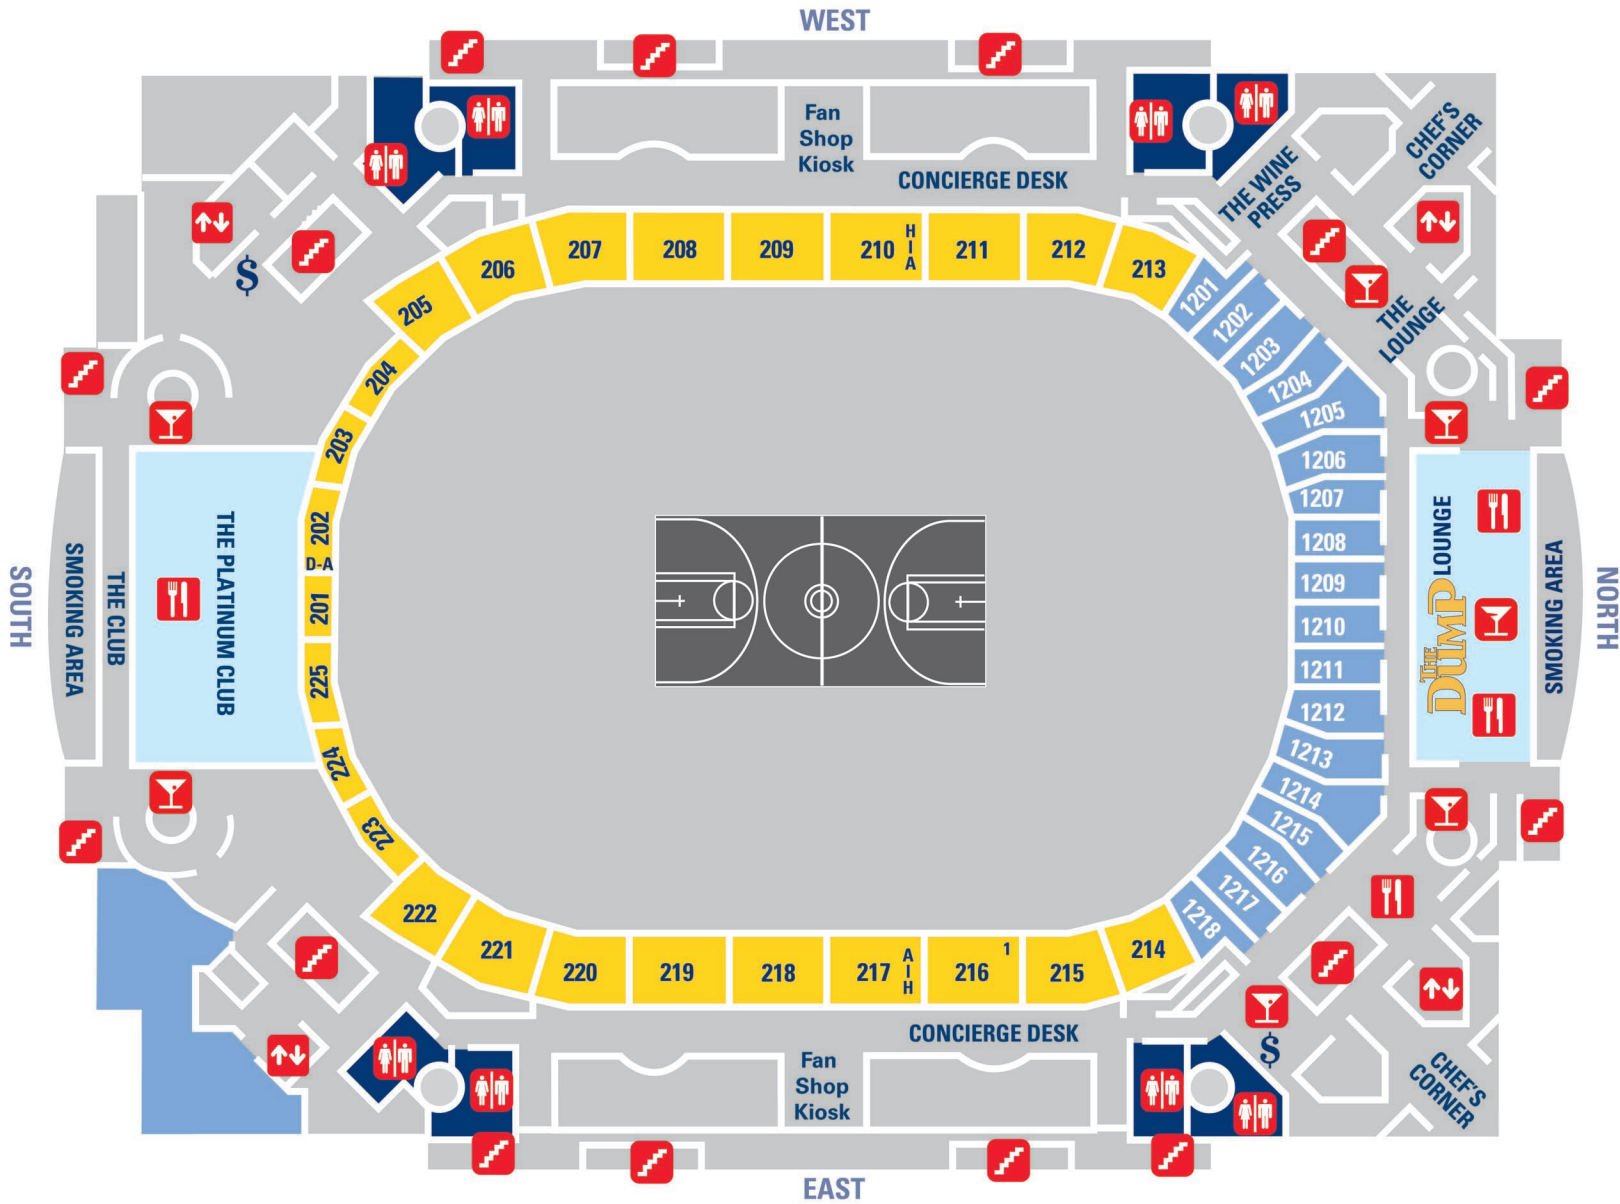

PLATINUM LEVEL/BASKETBALL

	STAIRS		RESTROOMS		WATER FOUNTAINS		ATM
	ESCALATORS		DINNING AREA		FIRST AID		
	ELEVATORS		PUBLIC PHONES		HANDICAP ACCESSIBLE