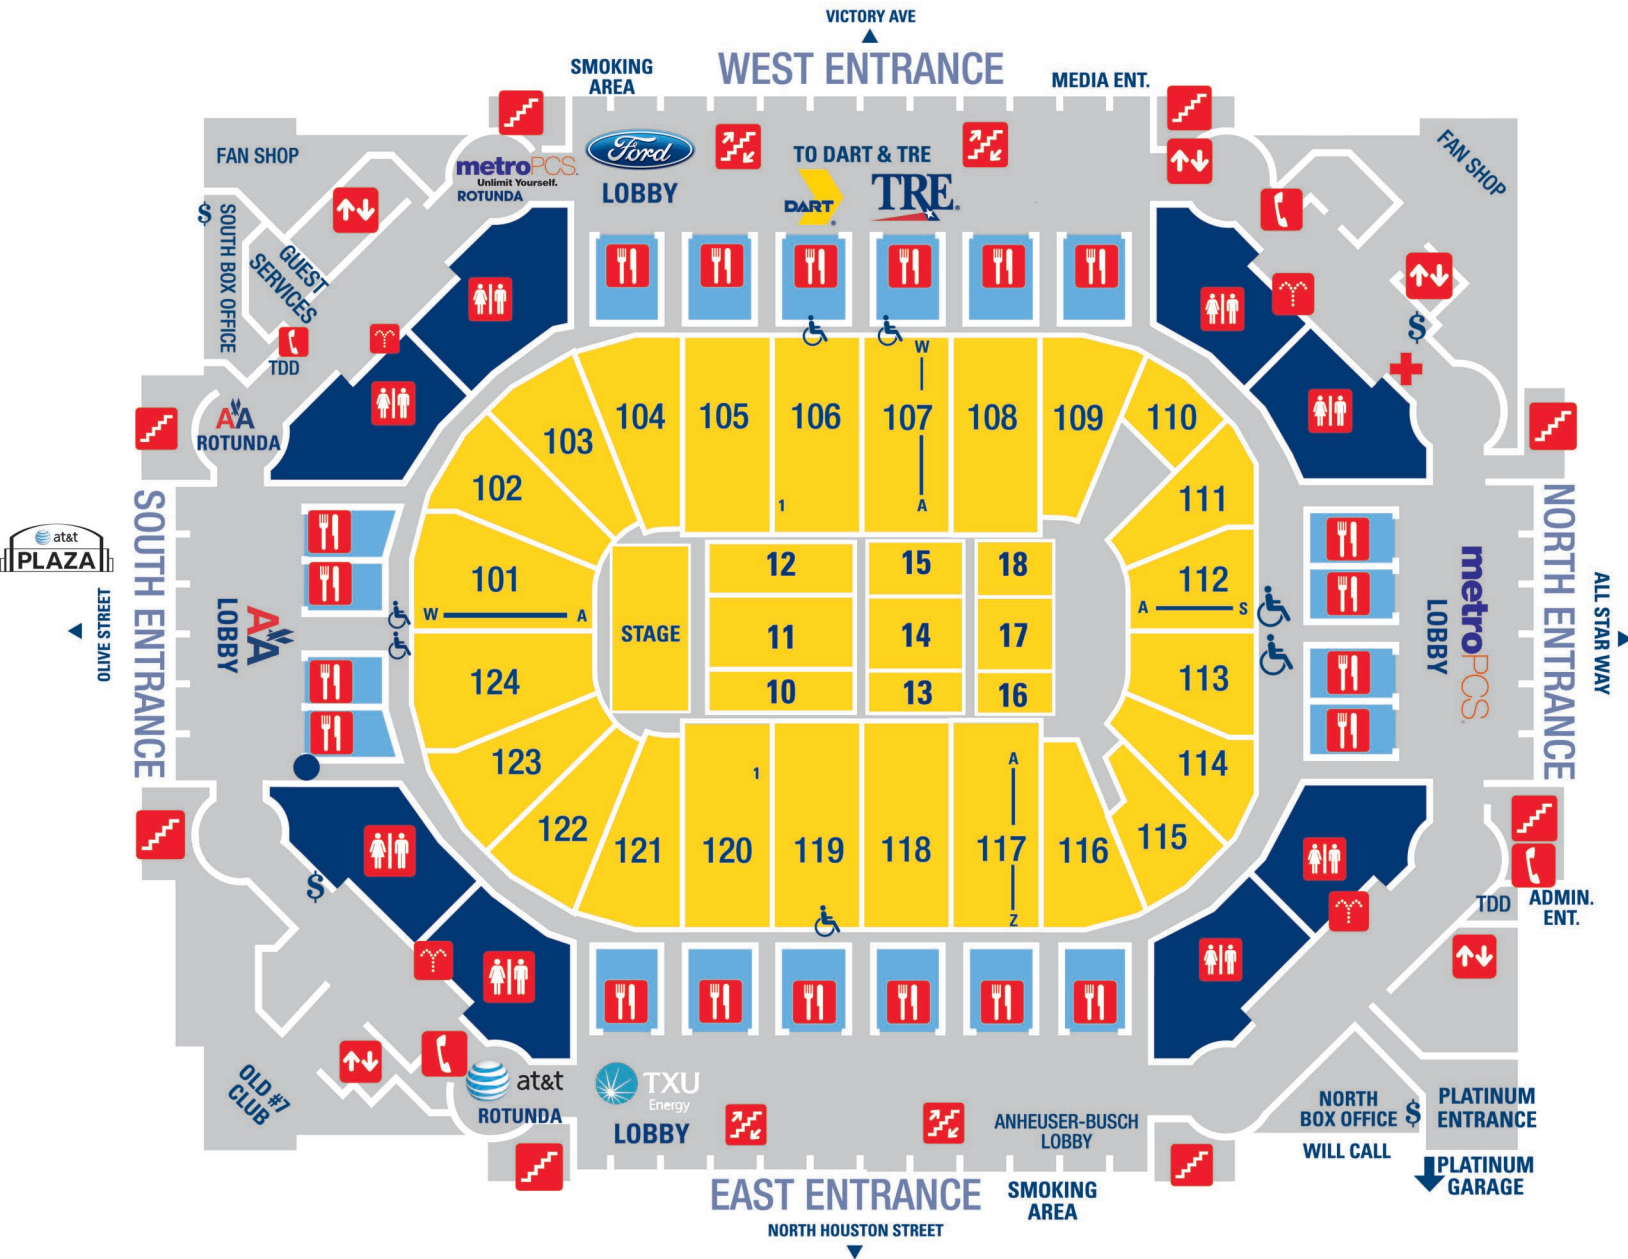

PLAZA CONCOURSE / BASKETBALL

	STAIRS		RESTROOMS		WATER FOUNTAINS		ATM
	ESCALATORS		DINNING AREA		FIRST AID		
	ELEVATORS		PUBLIC PHONES		HANDICAP ACCESSIBLE		

PLAZA CONCOURSE / HOCKEY

	STAIRS		RESTROOMS		WATER FOUNTAINS		ATM
	ESCALATORS		DINING AREA		FIRST AID		
	ELEVATORS		PUBLIC PHONES		HANDICAP ACCESSIBLE		

PLAZA CONCOURSE / CONCERT

	STAIRS		RESTROOMS		WATER FOUNTAINS		ATM
	ESCALATORS		DINING AREA		FIRST AID		
	ELEVATORS		PUBLIC PHONES		HANDICAP ACCESSIBLE		