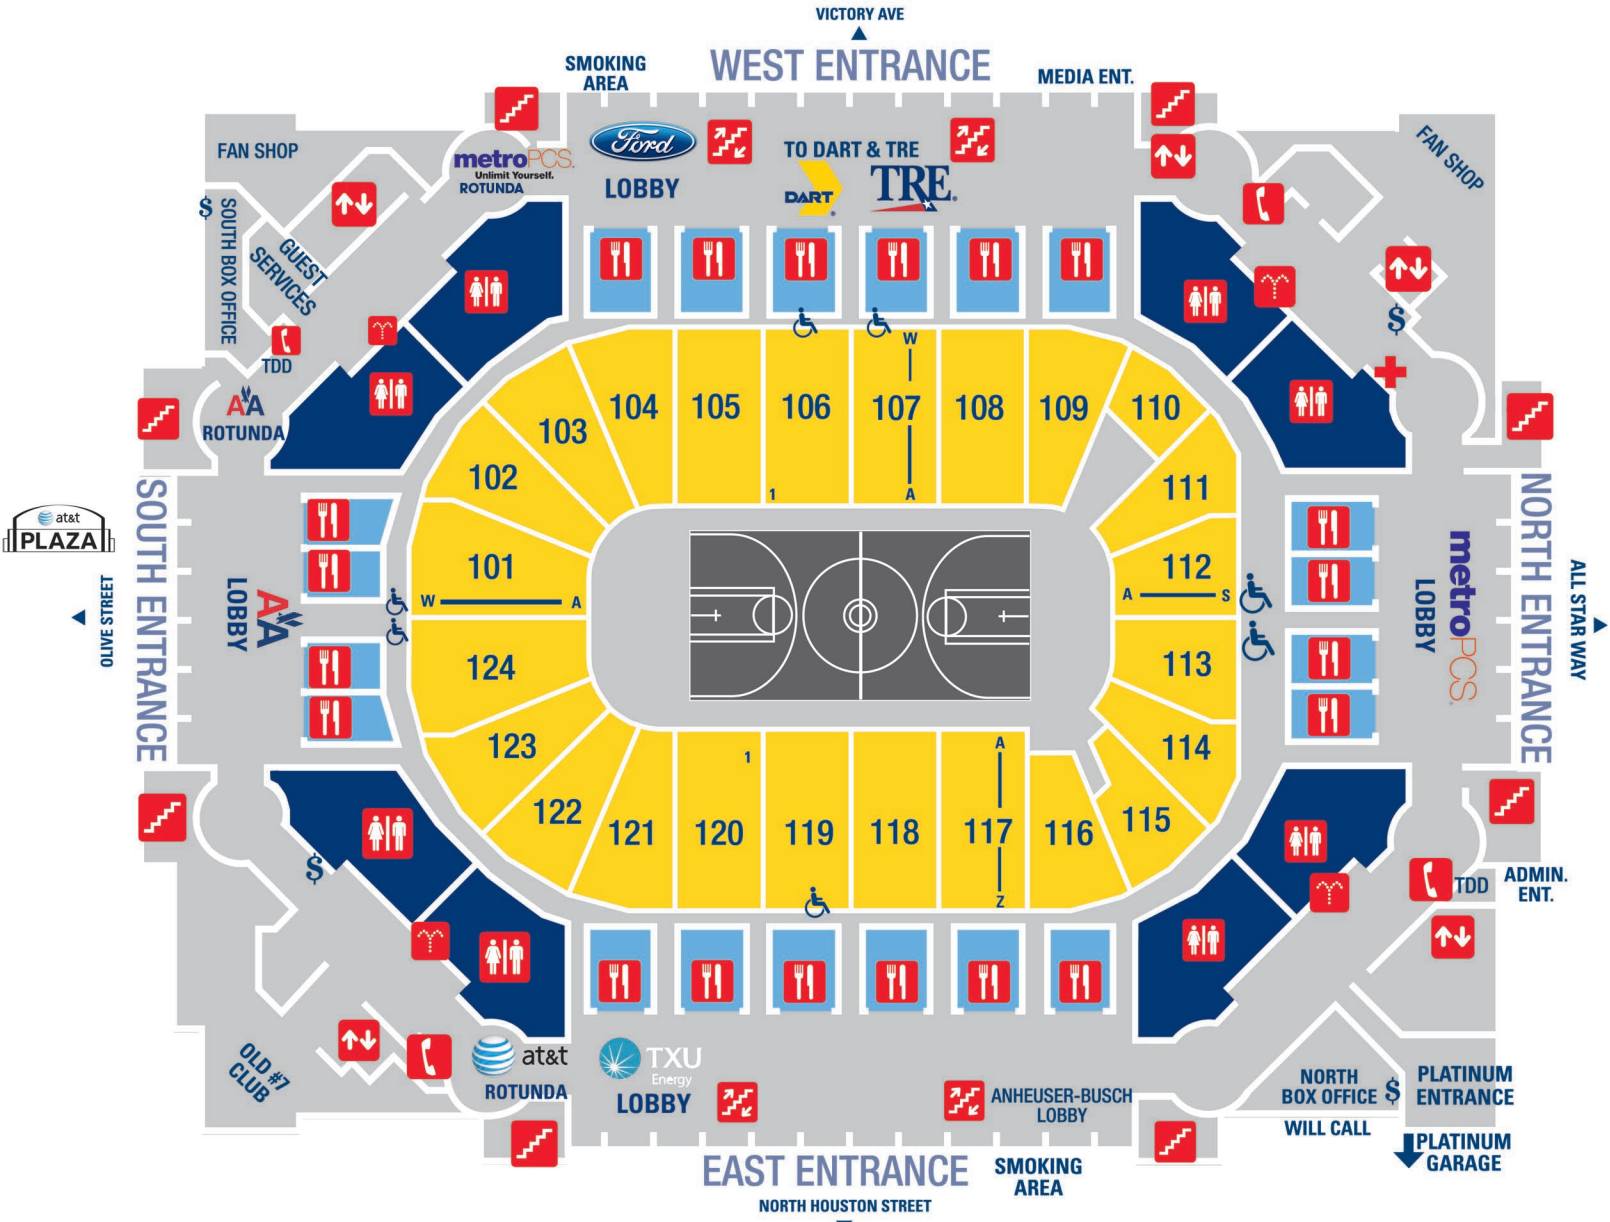

PLAZA CONCOURSE / BASKETBALL

	STAIRS		RESTROOMS		WATER FOUNTAINS		ATM
	ESCALATORS		DINNING AREA		FIRST AID		
	ELEVATORS		PUBLIC PHONES		HANDICAP ACCESSIBLE		

PLAZA CONCOURSE / HOCKEY

	STAIRS		RESTROOMS		WATER FOUNTAINS		ATM
	ESCALATORS		DINING AREA		FIRST AID		
	ELEVATORS		PUBLIC PHONES		HANDICAP ACCESSIBLE		

PLAZA CONCOURSE / CONCERT

	STAIRS		RESTROOMS		WATER FOUNTAINS		ATM
	ESCALATORS		DINING AREA		FIRST AID		
	ELEVATORS		PUBLIC PHONES		HANDICAP ACCESSIBLE		